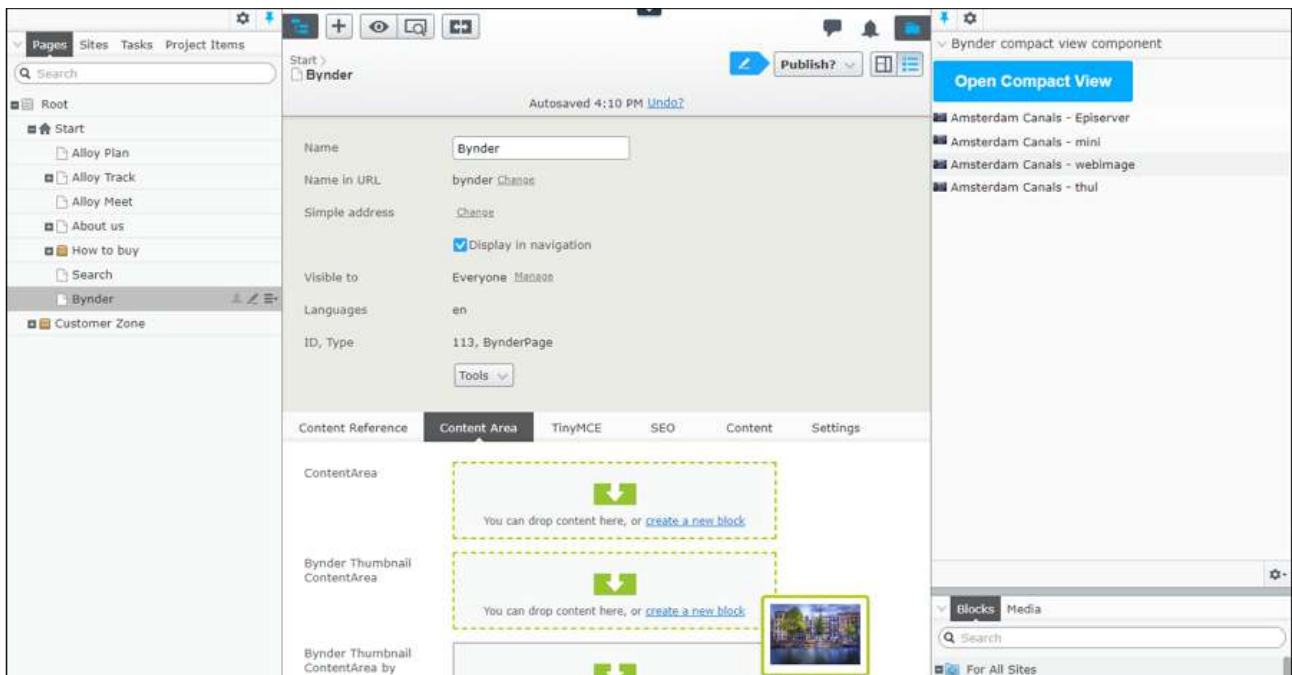

Digital assets are a critical component for every digital touchpoint. With the Optimizely integration, you can use your Bynder-stored digital media (images, videos, and documents) directly in Optimizely, which saves time searching and viewing assets. Work confidently knowing the files stored are always the latest versions. Offering a quick and easy connection that feeds images and digital files directly from your asset library, the integration allows you to search using keywords to find the right files, fast.